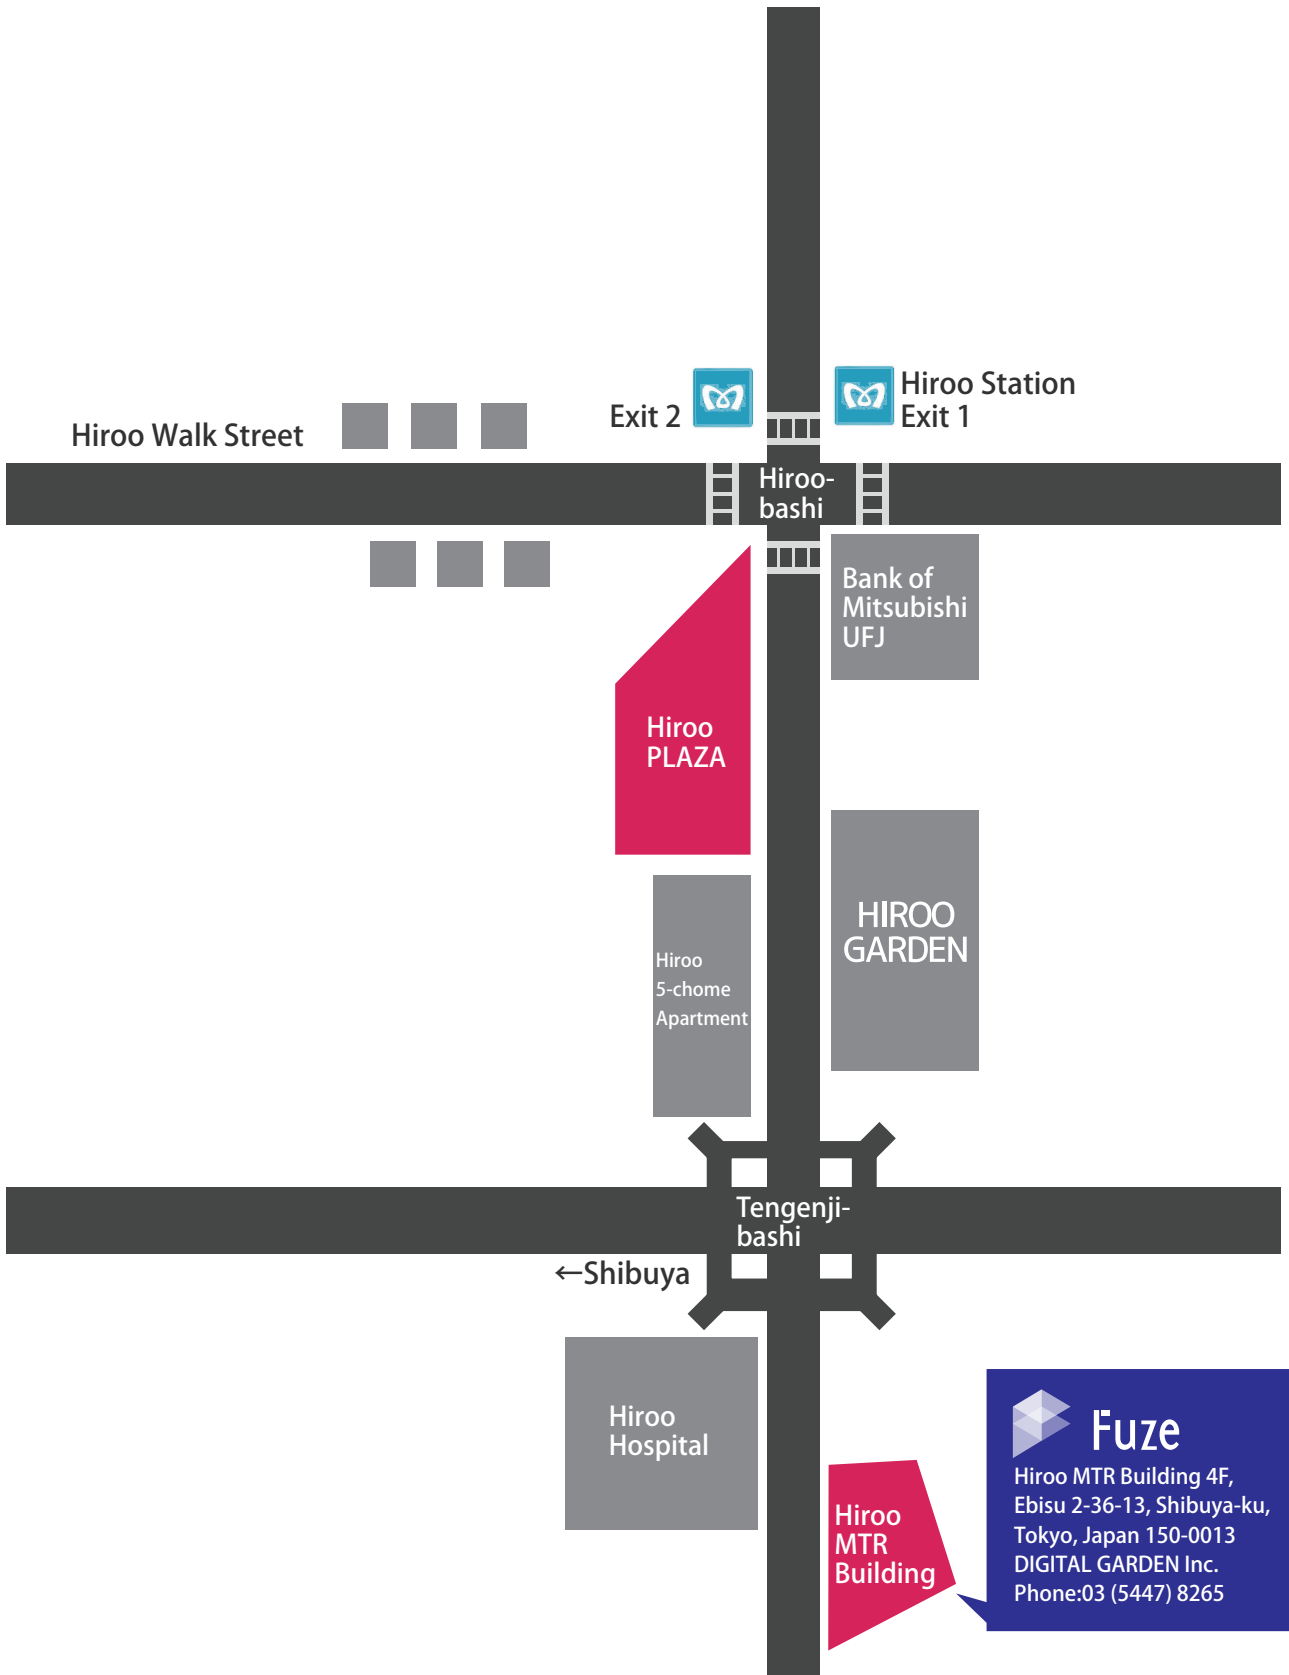

Fuze

 **Fuze**
Hiroo MTR Building 4F,
Ebisu 2-36-13, Shibuya-ku,
Tokyo, Japan 150-0013
DIGITAL GARDEN Inc.
Phone:03 (5447) 8265